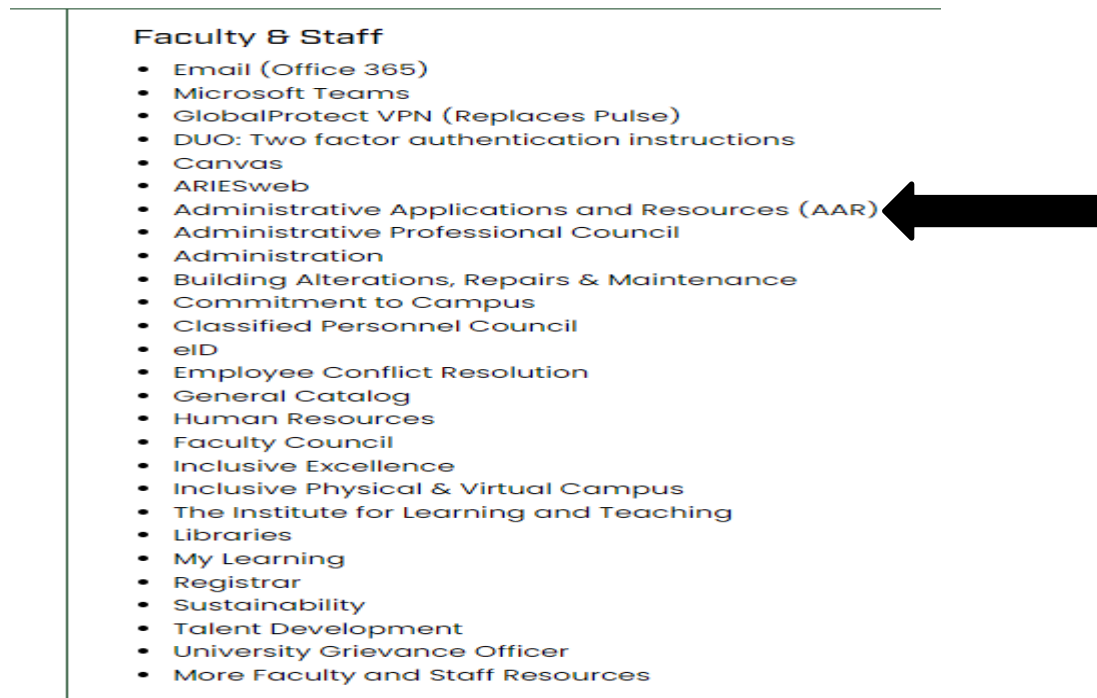

Guide to log into Kualu

Starting with CSU website, home page <http://colostate.edu>:

Click On RESOURCES

Click on [Administrative Applications and Resources \(AAR\)](#)

Click on Kuali Financial System (KFS)

Application Systems

- Admin Tools
- Applications Manager
- Banner Administrative Pages
- ARIESweb
- Conflict of Interest (COI)
- Data Access Request (ODS Access)
- Effort Reporting (ecrt)
- Electronic Forms
- Human Resources Portal
- I-9 and New Hire Paperwork (Equifax)
- Kuali Financial System (KFS)** ←
- Kuali Research (KR)